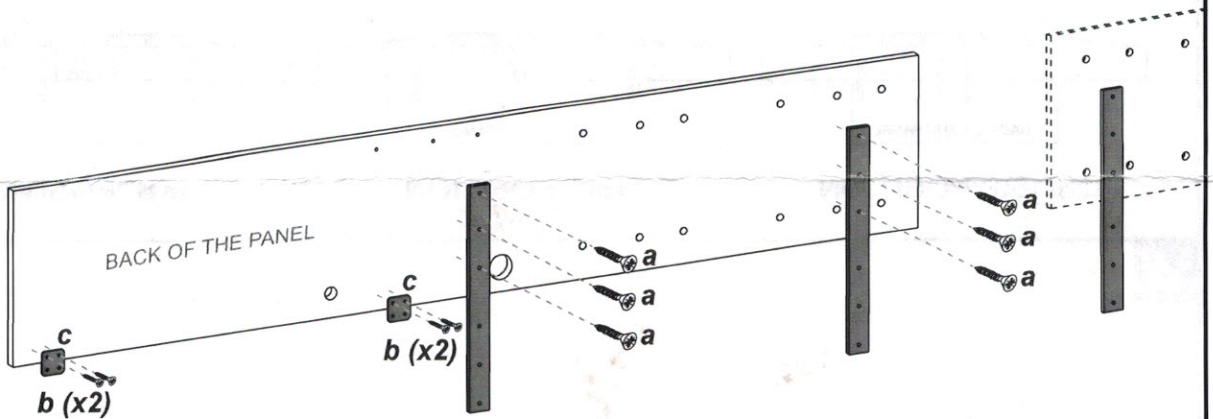

ONDA

BED QS / 160 / 180 / KS

"ONDA" HEADBOARD

a x24	b x16	c x4	d x2
 TSP 4x25	 TSP 4x18		 TSP 3.5x35
e x8	f x4	g x4	h x2
 TBL 8Mx50		 TSP 4x20	

1 RIGHT PANEL (REPEAT FOR LEFT PANEL)

2

3

"QS/160" POSITION

BED QS / 160 / 180 / KS

BED 140 / QS / 160 / 180 / KS

a x8	b x8
BED: 140-160-180	BED: QS-KS
TBLM6x30	TBLM6x15

1a

1b

2

STORAGE 160 and 180 with distance bar

STORAGE QS and KS without distance bar