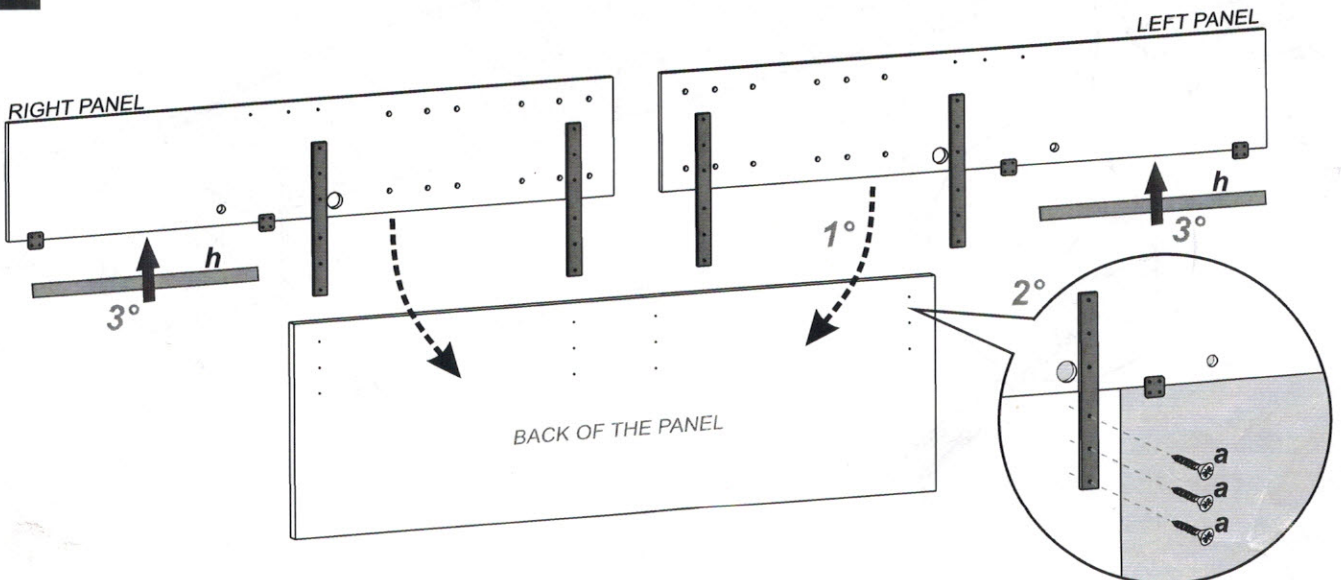

ONDA

BED QS / 160 / 180 / KS

"ONDA" HEADBOARD

a x24	b x16	c x4	d x2
 TSP 4x25	 TSP 4x18		 TSP 3.5x35
e x8	f x4	g x4	h x2
 TBL 8Mx50		 TSP 4x20	

1 RIGHT PANEL (REPEAT FOR LEFT PANEL)

2

3

"QS/160" POSITION

BED QS / 160 / 180 / KS

BED 140 / QS / 160 / 180 / KS

a x8	b x8
BED: 140-160-180	BED: QS-KS
TBLM6x30	TBLM6x15

1a

1b

2

STORAGE 160 and 180 with distance bar

STORAGE QS and KS without distance bar