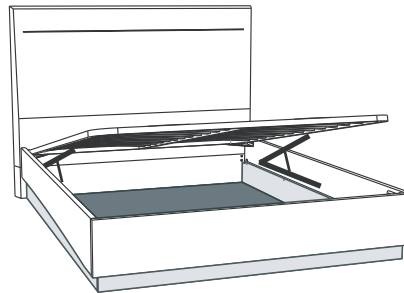

ONDA

BED QS / 160 / 180 / KS

"ONDA" HEADBOARD

a x24	b x16	c x4	d x2
 TSP 4x25	 TSP 4x18		 TSP 3.5x35
e x8	f x4	g x4	h x2
 TBL 8Mx50		 TSP 4x20	

1 RIGHT PANEL (REPEAT FOR LEFT PANEL)

2

3

"QS/160" POSITION

BED QS / 160 / 180 / KS

BED 140 / QS / 160 / 180 / KS

a x8	b x8
BED: 140-160-180	BED: QS-KS
TBLM6x30	TBLM6x15

1a

1b

2

STORAGE 160 and 180 with distance bar

STORAGE QS and KS without distance bar