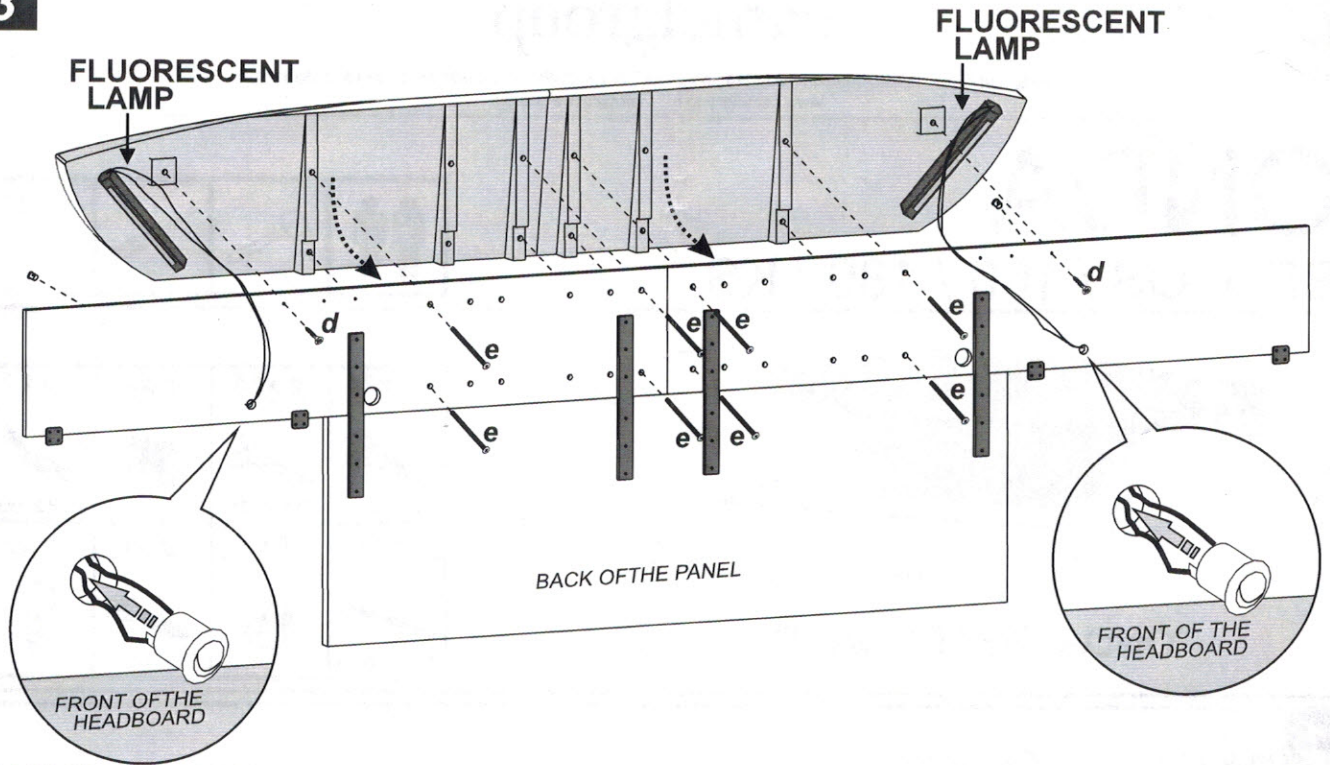

ONDA

BED QS / 160 / 180 / KS

"ONDA" HEADBOARD

a x24	b x16	c x4	d x2
 TSP 4x25	 TSP 4x18		 TSP 3.5x35
e x8	f x4	g x4	h x2
 TBL 8Mx50		 TSP 4x20	

1 RIGHT PANEL (REPEAT FOR LEFT PANEL)

2

3

"QS/160" POSITION

BED QS / 160 / 180 / KS

BED 140 / QS / 160 / 180 / KS

a x8	b x8
BED: 140-160-180	BED: QS-KS
TBLM6x30	TBLM6x15

1a

1b

2

STORAGE 160 and 180 with distance bar

STORAGE QS and KS without distance bar