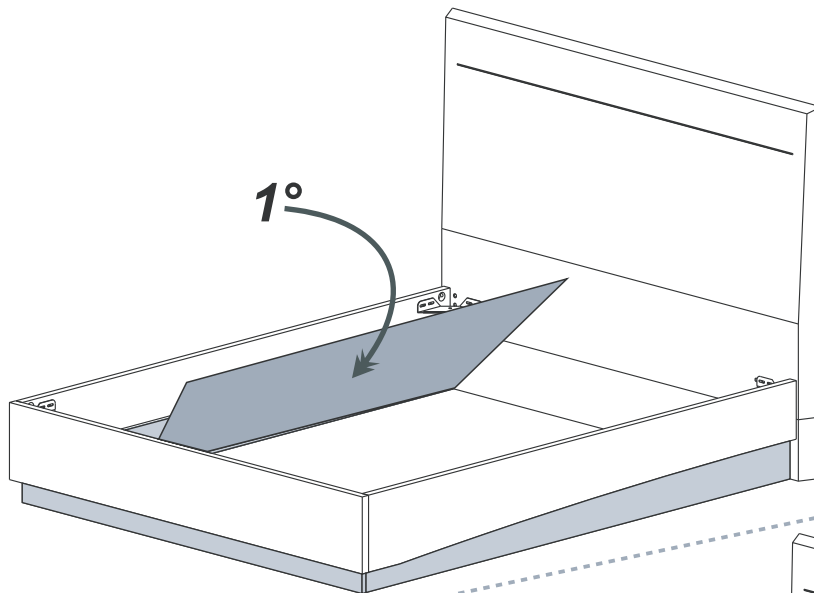

ONDA

BED QS / 160 / 180 / KS

"ONDA" HEADBOARD

a x24	b x16	c x4	d x2
 TSP 4x25	 TSP 4x18		 TSP 3.5x35
e x8	f x4	g x4	h x2
 TBL 8Mx50		 TSP 4x20	

1 RIGHT PANEL (REPEAT FOR LEFT PANEL)

2

3

"QS/160" POSITION

BED QS / 160 / 180 / KS

BED 140 / QS / 160 / 180 / KS

a x8	b x8
BED: 140-160-180	BED: QS-KS
TBLM6x30	TBLM6x15

1a

1b

2

STORAGE 160 and 180 with distance bar

STORAGE QS and KS without distance bar