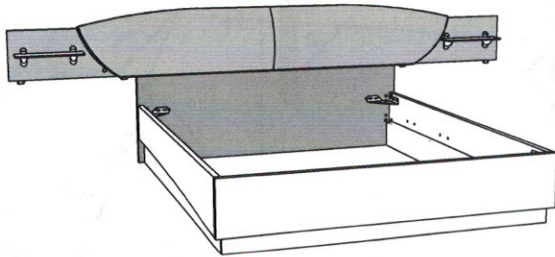

ONDA

BED QS / 160 / 180 / KS

"ONDA" HEADBOARD

a x24	b x16	c x4	d x2
 TSP 4x25	 TSP 4x18		 TSP 3.5x35
e x8	f x4	g x4	h x2
 TBL 8Mx50		 TSP 4x20	

1 RIGHT PANEL (REPEAT FOR LEFT PANEL)

2

3

"QS/160" POSITION

BED QS / 160 / 180 / KS

BED 140 / QS / 160 / 180 / KS

a x8	b x8
BED: 140-160-180	BED: QS-KS
TBLM6x30	TBLM6x15

1a

1b

2

STORAGE 160 and 180 with distance bar

STORAGE QS and KS without distance bar