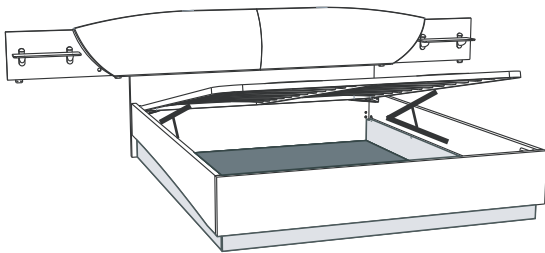

ONDA

BED QS / 160 / 180 / KS

"ONDA" HEADBOARD

a x24	b x16	c x4	d x2
 TSP 4x25	 TSP 4x18		 TSP 3.5x35
e x8	f x4	g x4	h x2
 TBL 8Mx50		 TSP 4x20	

1 RIGHT PANEL (REPEAT FOR LEFT PANEL)

2

3

"QS/160" POSITION

BED QS / 160 / 180 / KS

BED 140 / QS / 160 / 180 / KS

a x8	b x8
BED: 140-160-180	BED: QS-KS
TBLM6x30	TBLM6x15

1a

1b

2

STORAGE 160 and 180 with distance bar

STORAGE QS and KS without distance bar