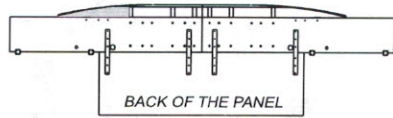

ONDA

BED QS / 160 / 180 / KS

"ONDA" HEADBOARD

a x24	b x16	c x4	d x2
 TSP 4x25	 TSP 4x18		 TSP 3.5x35
e x8	f x4	g x4	h x2
 TBL 8Mx50		 TSP 4x20	

1 RIGHT PANEL (REPEAT FOR LEFT PANEL)

2

3

"QS/160" POSITION

BED QS / 160 / 180 / KS

BED 140 / QS / 160 / 180 / KS

a x8	b x8
BED: 140-160-180	BED: QS-KS
TBLM6x30	TBLM6x15

1a

1b

2

STORAGE 160 and 180 with distance bar

STORAGE QS and KS without distance bar