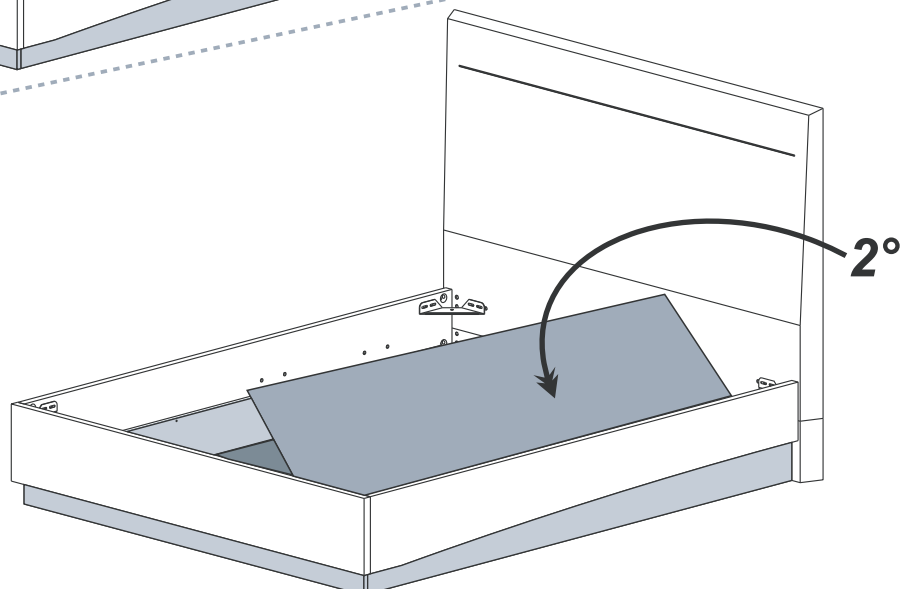

ONDA

BED QS / 160 / 180 / KS

"ONDA" HEADBOARD

a x24	b x16	c x4	d x2
 TSP 4x25	 TSP 4x18		 TSP 3.5x35
e x8	f x4	g x4	h x2
 TBL 8Mx50		 TSP 4x20	

1 RIGHT PANEL (REPEAT FOR LEFT PANEL)

2

3

"QS/160" POSITION

BED QS / 160 / 180 / KS

BED 140 / QS / 160 / 180 / KS

a x8	b x8
BED: 140-160-180	BED: QS-KS
TBLM6x30	TBLM6x15

1a

1b

2

STORAGE 160 and 180 with distance bar

STORAGE QS and KS without distance bar