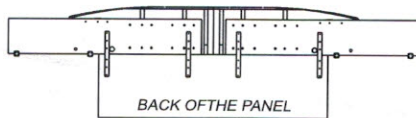

ONDA

BED QS / 160 / 180 / KS

"ONDA" HEADBOARD

a x24	b x16	c x4	d x2
 TSP 4x25	 TSP 4x18		 TSP 3.5x35
e x8	f x4	g x4	h x2
 TBL 8Mx50		 TSP 4x20	

1 RIGHT PANEL (REPEAT FOR LEFT PANEL)

2

3

"QS/160" POSITION

BED QS / 160 / 180 / KS

BED 140 / QS / 160 / 180 / KS

a x8	b x8
BED: 140-160-180	BED: QS-KS
TBLM6x30	TBLM6x15

1a

1b

2

STORAGE 160 and 180 with distance bar

STORAGE QS and KS without distance bar