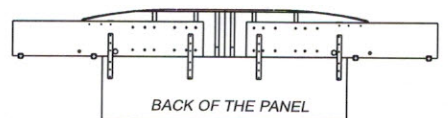

"KS" POSITION

4