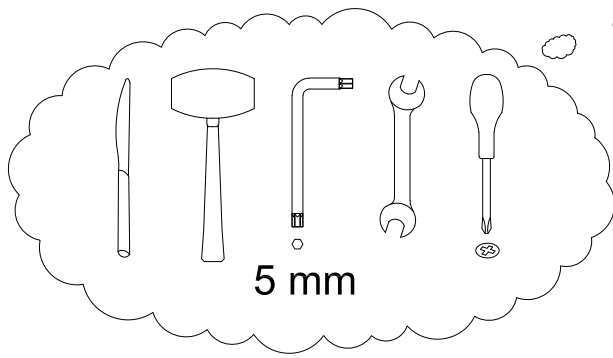

franco furniture

HANDCRAFTED IN SPAIN • SINCE 1984

QUEEN SIZE
KING SIZE

1h + 30min.

+

info@francoehijos.com
export@francoehijos.com
www.francofurniture.es

ESP ENG FR

CONTENT:

x16 (KING)
x12 (QUEEN)

H1

H2

H3

H4

x1

H8

H5

5 (ONLY KING SIZE)

view 2

6

7

view 3

view 3

8.1

H8, H9

OPEN

8.2 (ONLY KING SIZE)

-  H7 x2
-  H6 x4

9

-  H4 x6
-  H5 x6

10

11

12